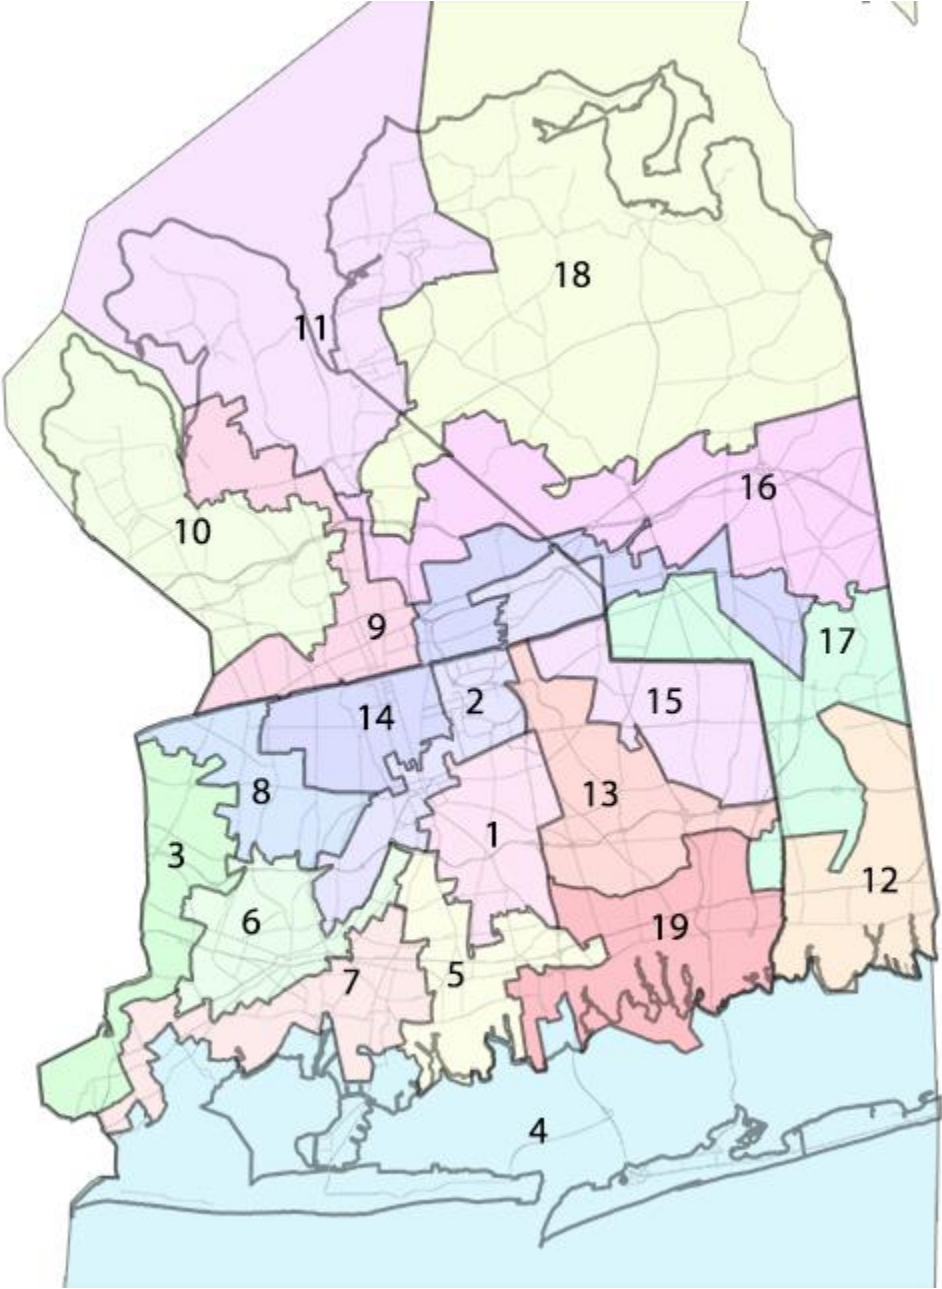

District 13 - Thomas McKeivitt
Ph: 516 -571-6213

District 14 - Laura Schaefer
Ph: 516 -571-6214

District 15 - John R. Ferretti Jr.
Ph: 516 -571-6215

District 16 - Arnold W. Drucker
Ph: 516 -571-6216

District 17 - Rose Marie Walker
Ph: 516 -571-6217

District 18 - Joshua A. Lafazan
Ph: 516 -571-6218

District 19 - Steven D. Rhoads
Phone: 516-571-6219

LEGISLATIVE DISTRICT MAP